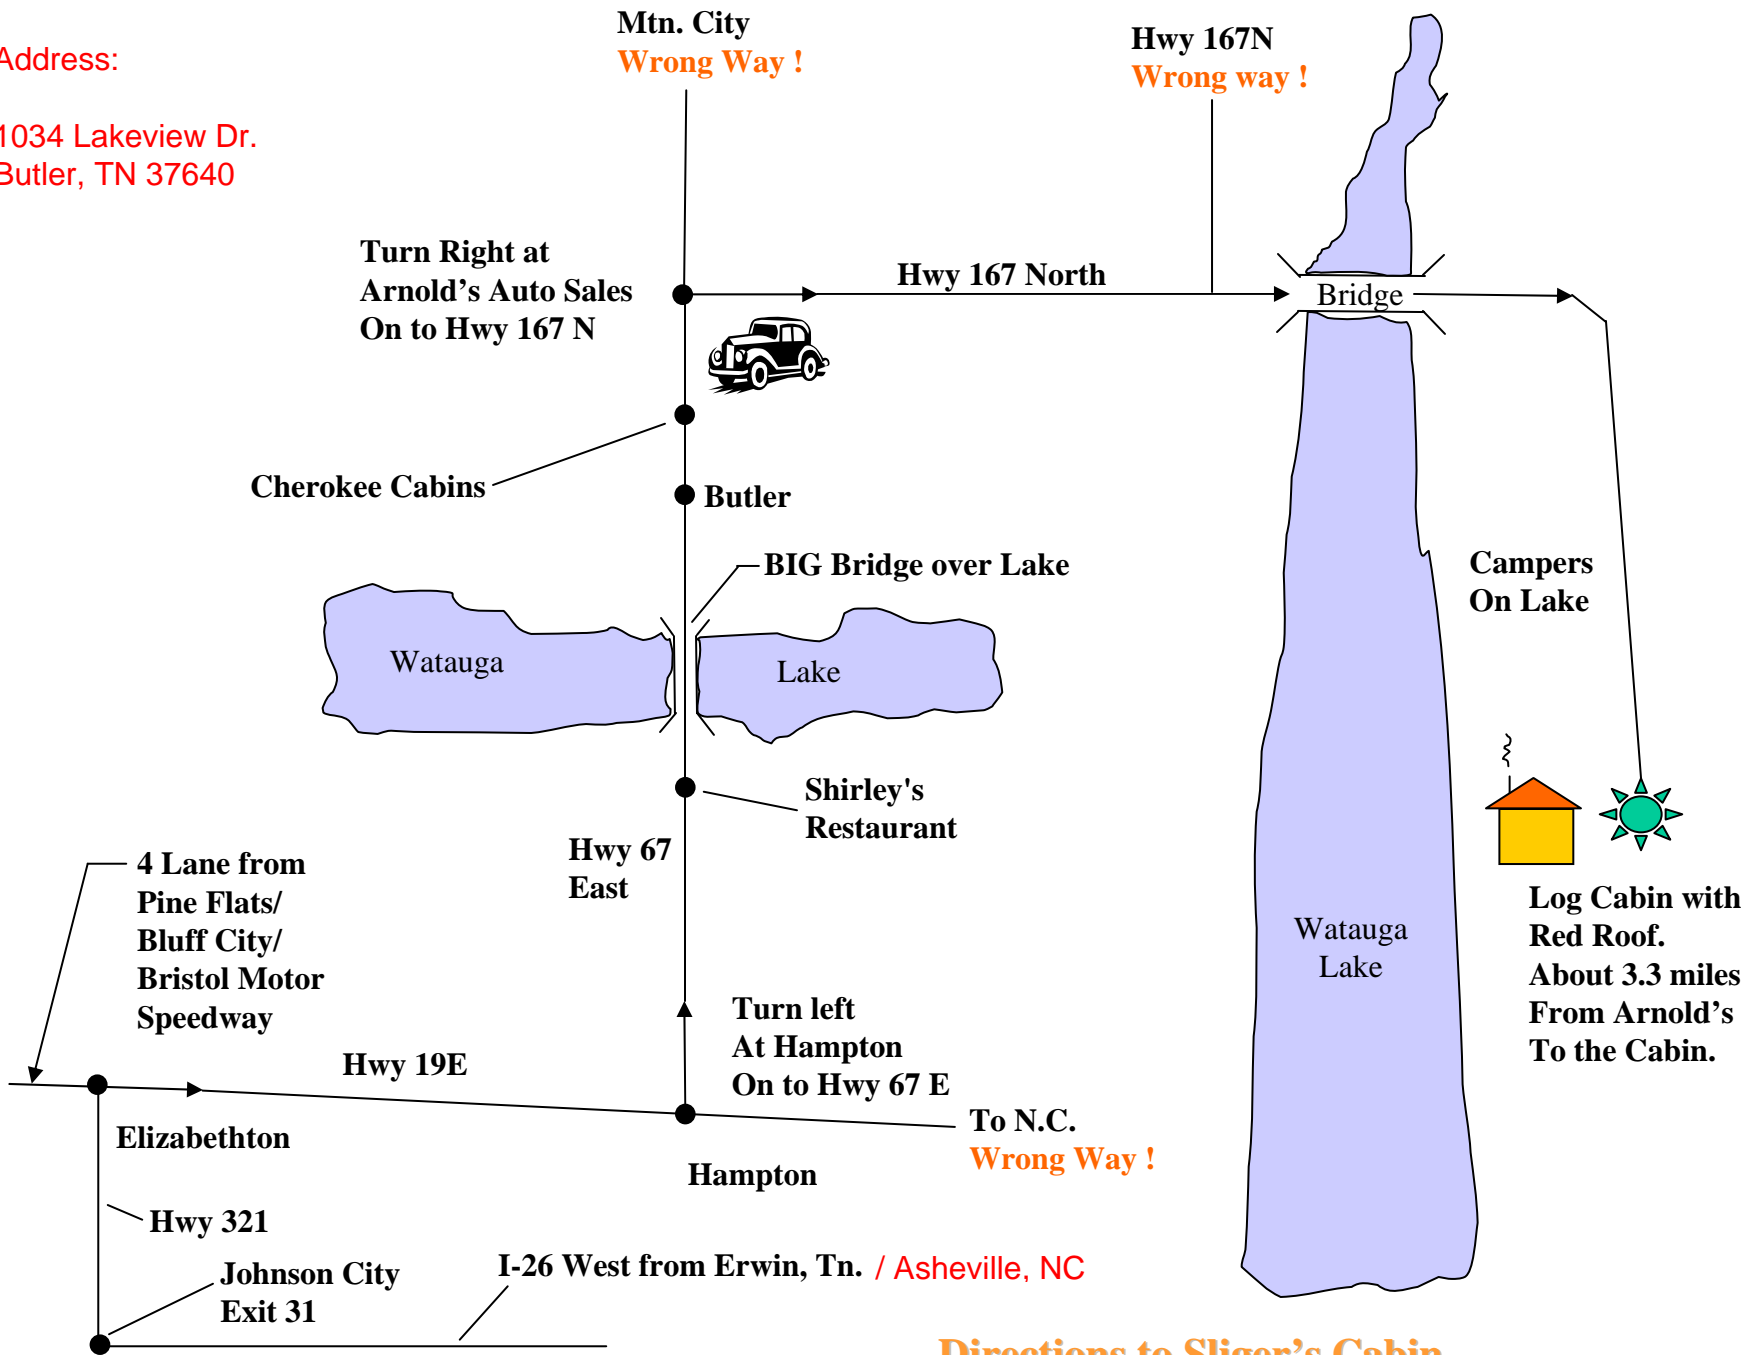

Address:

1034 Lakeview Dr.
Butler, TN 37640

Directions to Sliger's Cabin